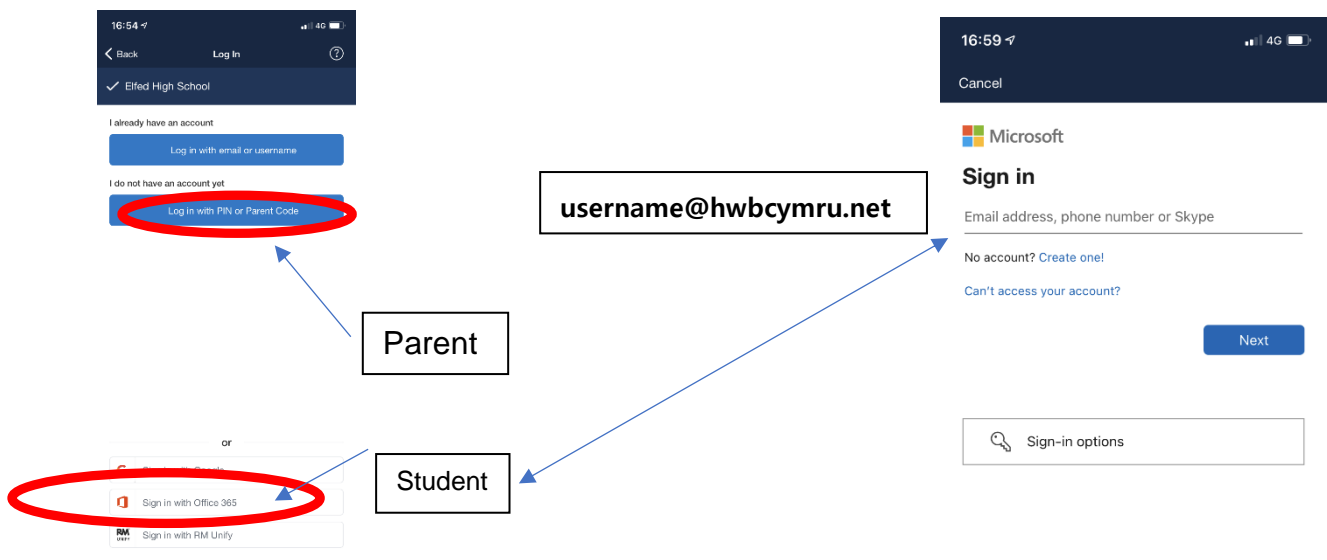

Accessing 'Satchel One': Quick Guide

1. Download the 'Satchel One' app, or on any desktop. The link is also available on our school website:

<https://www.elfedhs.co.uk/teaching-learning/homework/>

2. Search for 'Elfed'.
3. (a) **Parent log in:** Parents should log in using 'Log in with PIN or Parent Code' – these have been given to students. If a new parent code is needed, please email beadmin@elfed-hs.flintshire.sch.uk

(b) **Student log in:** Students should click on 'Sign in with Office 365' and sign in with their Hwb email address. These have been given to all students:

4. Students will then be able to access work set by their teacher. Please refer to the other User Guides available on our school website for further support.